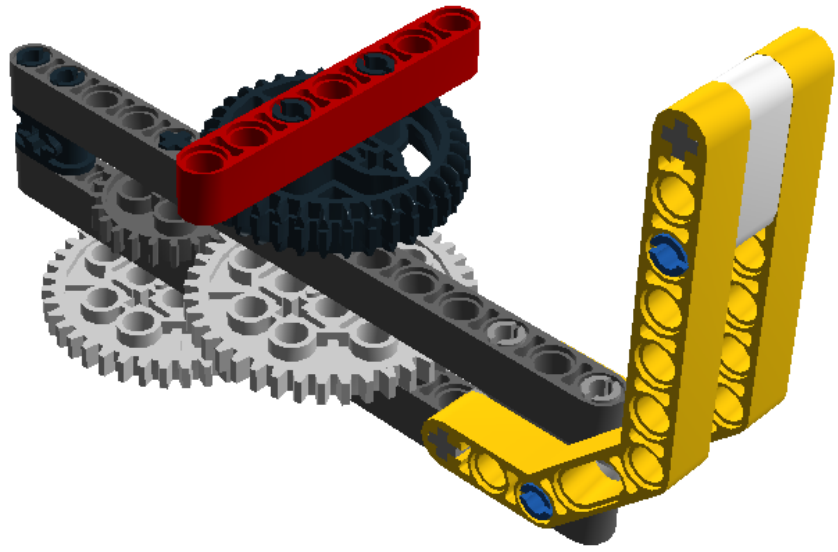

**LEGO** DIGITAL DESIGNER 4.2

Model Name:  
戰鬥陀螺

Number of Bricks: 29

Step 1 of 14

Step 2 of 14

Step 3 of 14

Step 4 of 14

- 1 x 
- 1 x 
- 1 x 
- 1 x 

Step 5 of 14

Step 6 of 14

Step 7 of 14

Step 8 of 14

Step 9 of 14

Step 10 of 14

Step 11 of 14

Step 12 of 14

Step 13 of 14

Step 14 of 14

1 x		RIM WIDE W.CROSS 30x20 - Medium Stone Grey	1 x		TYRE LOW WIDE Ø37 X 22 - Black	1 x		TECHNIC 3M BEAM - White
1 x		TECHNIC 7M BEAM - Bright Red	2 x		TECHNIC 15M BEAM - Dark Stone Grey	2 x		DOUBLE ANGULAR BEAM 3X7 45° - Bright Yellow
2 x		CONNECTOR PEG W. FRICTION - Black	2 x		CROSS AXLE 3M - Medium Stone Grey	3 x		BUSH FOR CROSS AXLE - Medium Stone Grey
1 x		CROSS AXLE 4M - Black	2 x		CONNECTOR PEG W. FRICTION 3M - Bright Blue	1 x		CROSS AXLE 5M - Medium Stone Grey
1 x		CROSS AXLE 7M - Medium Stone Grey	1 x		MODULE BUSH - Black	1 x		BEAM 3 M. W/4 SNAPS - Medium Stone Grey
2 x		GEAR WHEEL T=8, M=1 - Dark Stone Grey	2 x		GEAR WHEEL Z24 - Dark Stone Grey	1 x		DOUBLE CONICAL WHEEL Z36 - Black
2 x		GEAR WHEEL 40T - Light Stone Grey						