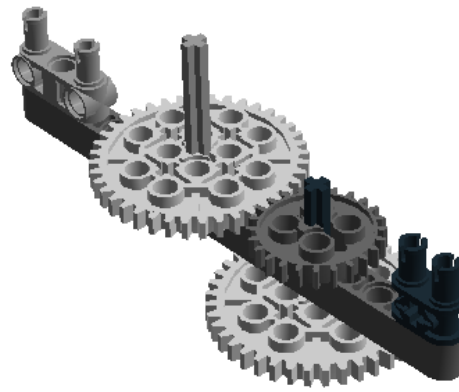

**LEGO** DIGITAL DESIGNER 4.2

Model Name:  
戰鬥陀螺

Number of Bricks: 29

Step 1 of 14

Step 2 of 14

Step 3 of 14

Step 4 of 14

- 1 x 
- 1 x 
- 1 x 
- 1 x 

Step 5 of 14

Step 6 of 14

Step 7 of 14

Step 8 of 14

Step 9 of 14

Step 10 of 14

Step 11 of 14

Step 12 of 14

Step 13 of 14

Step 14 of 14

1 x		RIM WIDE W.CROSS 30x20 - Medium Stone Grey	1 x		TYRE LOW WIDE Ø37 X 22 - Black	1 x		TECHNIC 3M BEAM - White
1 x		TECHNIC 7M BEAM - Bright Red	2 x		TECHNIC 15M BEAM - Dark Stone Grey	2 x		DOUBLE ANGULAR BEAM 3X7 45° - Bright Yellow
2 x		CONNECTOR PEG W. FRICTION - Black	2 x		CROSS AXLE 3M - Medium Stone Grey	3 x		BUSH FOR CROSS AXLE - Medium Stone Grey
1 x		CROSS AXLE 4M - Black	2 x		CONNECTOR PEG W. FRICTION 3M - Bright Blue	1 x		CROSS AXLE 5M - Medium Stone Grey
1 x		CROSS AXLE 7M - Medium Stone Grey	1 x		MODULE BUSH - Black	1 x		BEAM 3 M. W/4 SNAPS - Medium Stone Grey
2 x		GEAR WHEEL T=8, M=1 - Dark Stone Grey	2 x		GEAR WHEEL Z24 - Dark Stone Grey	1 x		DOUBLE CONICAL WHEEL Z36 - Black
2 x		GEAR WHEEL 40T - Light Stone Grey						