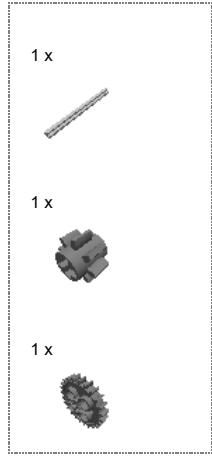

**LEGO** DIGITAL DESIGNER 4.2

Model Name:  
戰鬥陀螺

Number of Bricks: 29

Step 1 of 14

Step 2 of 14

Step 3 of 14

Step 4 of 14

- 1 x 
- 1 x 
- 1 x 
- 1 x 

Step 5 of 14

Step 6 of 14

Step 7 of 14

Step 8 of 14

Step 9 of 14

Step 10 of 14

Step 11 of 14

Step 12 of 14

Step 13 of 14

Step 14 of 14

1 x		RIM WIDE W.CROSS 30x20 - Medium Stone Grey	1 x		TYRE LOW WIDE Ø37 X 22 - Black	1 x		TECHNIC 3M BEAM - White
1 x		TECHNIC 7M BEAM - Bright Red	2 x		TECHNIC 15M BEAM - Dark Stone Grey	2 x		DOUBLE ANGULAR BEAM 3X7 45° - Bright Yellow
2 x		CONNECTOR PEG W. FRICTION - Black	2 x		CROSS AXLE 3M - Medium Stone Grey	3 x		BUSH FOR CROSS AXLE - Medium Stone Grey
1 x		CROSS AXLE 4M - Black	2 x		CONNECTOR PEG W. FRICTION 3M - Bright Blue	1 x		CROSS AXLE 5M - Medium Stone Grey
1 x		CROSS AXLE 7M - Medium Stone Grey	1 x		MODULE BUSH - Black	1 x		BEAM 3 M. W/4 SNAPS - Medium Stone Grey
2 x		GEAR WHEEL T=8, M=1 - Dark Stone Grey	2 x		GEAR WHEEL Z24 - Dark Stone Grey	1 x		DOUBLE CONICAL WHEEL Z36 - Black
2 x		GEAR WHEEL 40T - Light Stone Grey						