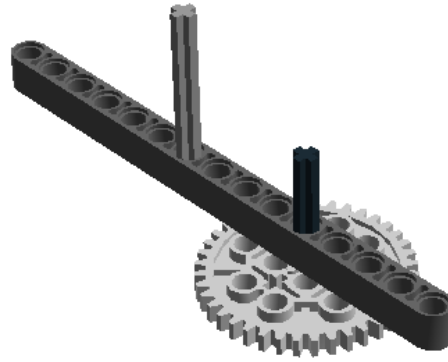

**LEGO** DIGITAL DESIGNER 4.2

Model Name:  
戰鬥陀螺

Number of Bricks: 29

Step 1 of 14

Step 2 of 14

Step 3 of 14

Step 4 of 14

- 1 x 
- 1 x 
- 1 x 
- 1 x 

Step 13 of 14

Step 14 of 14

1 x		RIM WIDE W.CROSS 30x20 - Medium Stone Grey	1 x		TYRE LOW WIDE Ø37 X 22 - Black	1 x		TECHNIC 3M BEAM - White
1 x		TECHNIC 7M BEAM - Bright Red	2 x		TECHNIC 15M BEAM - Dark Stone Grey	2 x		DOUBLE ANGULAR BEAM 3X7 45° - Bright Yellow
2 x		CONNECTOR PEG W. FRICTION - Black	2 x		CROSS AXLE 3M - Medium Stone Grey	3 x		BUSH FOR CROSS AXLE - Medium Stone Grey
1 x		CROSS AXLE 4M - Black	2 x		CONNECTOR PEG W. FRICTION 3M - Bright Blue	1 x		CROSS AXLE 5M - Medium Stone Grey
1 x		CROSS AXLE 7M - Medium Stone Grey	1 x		MODULE BUSH - Black	1 x		BEAM 3 M. W/4 SNAPS - Medium Stone Grey
2 x		GEAR WHEEL T=8, M=1 - Dark Stone Grey	2 x		GEAR WHEEL Z24 - Dark Stone Grey	1 x		DOUBLE CONICAL WHEEL Z36 - Black
2 x		GEAR WHEEL 40T - Light Stone Grey						