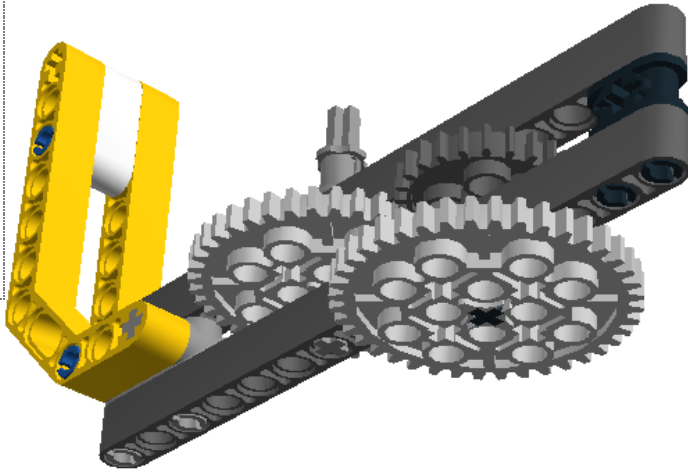

**LEGO** DIGITAL DESIGNER 4.2

Model Name:  
戰鬥陀螺

Number of Bricks: 29

Step 1 of 14

Step 2 of 14

Step 3 of 14

Step 4 of 14

- 1 x 
- 1 x 
- 1 x 
- 1 x 

Step 5 of 14

Step 6 of 14

Step 7 of 14

Step 8 of 14

Step 9 of 14

Step 10 of 14

Step 11 of 14

Step 12 of 14

Step 13 of 14

Step 14 of 14

1 x		RIM WIDE W.CROSS 30x20 - Medium Stone Grey	1 x		TYRE LOW WIDE Ø37 X 22 - Black	1 x		TECHNIC 3M BEAM - White
1 x		TECHNIC 7M BEAM - Bright Red	2 x		TECHNIC 15M BEAM - Dark Stone Grey	2 x		DOUBLE ANGULAR BEAM 3X7 45° - Bright Yellow
2 x		CONNECTOR PEG W. FRICTION - Black	2 x		CROSS AXLE 3M - Medium Stone Grey	3 x		BUSH FOR CROSS AXLE - Medium Stone Grey
1 x		CROSS AXLE 4M - Black	2 x		CONNECTOR PEG W. FRICTION 3M - Bright Blue	1 x		CROSS AXLE 5M - Medium Stone Grey
1 x		CROSS AXLE 7M - Medium Stone Grey	1 x		MODULE BUSH - Black	1 x		BEAM 3 M. W/4 SNAPS - Medium Stone Grey
2 x		GEAR WHEEL T=8, M=1 - Dark Stone Grey	2 x		GEAR WHEEL Z24 - Dark Stone Grey	1 x		DOUBLE CONICAL WHEEL Z36 - Black
2 x		GEAR WHEEL 40T - Light Stone Grey						