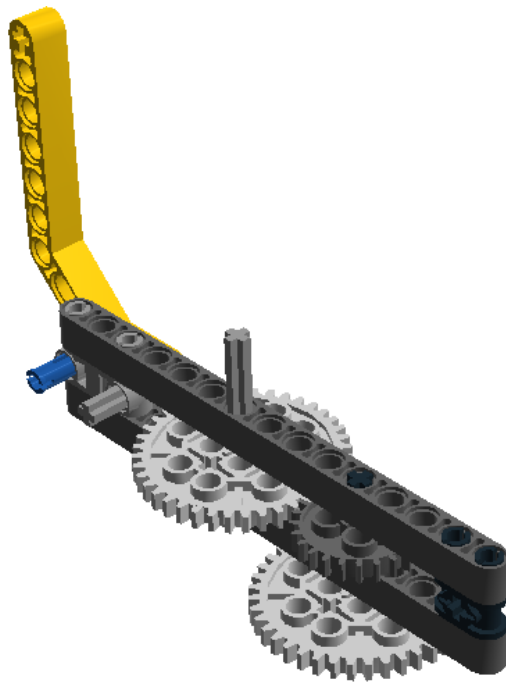

**LEGO** DIGITAL DESIGNER 4.2

Model Name:  
戰鬥陀螺

Number of Bricks: 29

Step 1 of 14

Step 2 of 14

Step 3 of 14

Step 4 of 14

- 1 x 
- 1 x 
- 1 x 
- 1 x 

Step 5 of 14

Step 6 of 14

Step 7 of 14

Step 8 of 14

Step 9 of 14

Step 10 of 14

Step 11 of 14

Step 12 of 14

Step 13 of 14

Step 14 of 14

1 x		RIM WIDE W.CROSS 30x20 - Medium Stone Grey	1 x		TYRE LOW WIDE Ø37 X 22 - Black	1 x		TECHNIC 3M BEAM - White
1 x		TECHNIC 7M BEAM - Bright Red	2 x		TECHNIC 15M BEAM - Dark Stone Grey	2 x		DOUBLE ANGULAR BEAM 3X7 45° - Bright Yellow
2 x		CONNECTOR PEG W. FRICTION - Black	2 x		CROSS AXLE 3M - Medium Stone Grey	3 x		BUSH FOR CROSS AXLE - Medium Stone Grey
1 x		CROSS AXLE 4M - Black	2 x		CONNECTOR PEG W. FRICTION 3M - Bright Blue	1 x		CROSS AXLE 5M - Medium Stone Grey
1 x		CROSS AXLE 7M - Medium Stone Grey	1 x		MODULE BUSH - Black	1 x		BEAM 3 M. W/4 SNAPS - Medium Stone Grey
2 x		GEAR WHEEL T=8, M=1 - Dark Stone Grey	2 x		GEAR WHEEL Z24 - Dark Stone Grey	1 x		DOUBLE CONICAL WHEEL Z36 - Black
2 x		GEAR WHEEL 40T - Light Stone Grey						