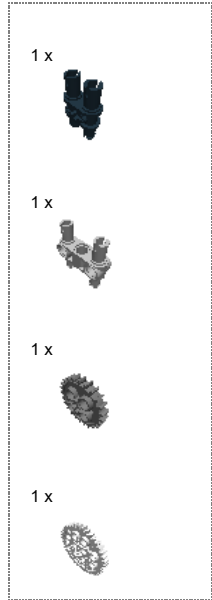

**LEGO** DIGITAL DESIGNER 4.2

Model Name:  
戰鬥陀螺

Number of Bricks: 29

Step 1 of 14

Step 2 of 14

Step 3 of 14

Step 4 of 14

- 1 x 
- 1 x 
- 1 x 
- 1 x 

Step 5 of 14

Step 6 of 14

Step 7 of 14

Step 8 of 14

Step 9 of 14

Step 10 of 14

Step 11 of 14

Step 12 of 14

Step 13 of 14

Step 14 of 14

1 x		RIM WIDE W.CROSS 30x20 - Medium Stone Grey	1 x		TYRE LOW WIDE Ø37 X 22 - Black	1 x		TECHNIC 3M BEAM - White
1 x		TECHNIC 7M BEAM - Bright Red	2 x		TECHNIC 15M BEAM - Dark Stone Grey	2 x		DOUBLE ANGULAR BEAM 3X7 45° - Bright Yellow
2 x		CONNECTOR PEG W. FRICTION - Black	2 x		CROSS AXLE 3M - Medium Stone Grey	3 x		BUSH FOR CROSS AXLE - Medium Stone Grey
1 x		CROSS AXLE 4M - Black	2 x		CONNECTOR PEG W. FRICTION 3M - Bright Blue	1 x		CROSS AXLE 5M - Medium Stone Grey
1 x		CROSS AXLE 7M - Medium Stone Grey	1 x		MODULE BUSH - Black	1 x		BEAM 3 M. W/4 SNAPS - Medium Stone Grey
2 x		GEAR WHEEL T=8, M=1 - Dark Stone Grey	2 x		GEAR WHEEL Z24 - Dark Stone Grey	1 x		DOUBLE CONICAL WHEEL Z36 - Black
2 x		GEAR WHEEL 40T - Light Stone Grey						