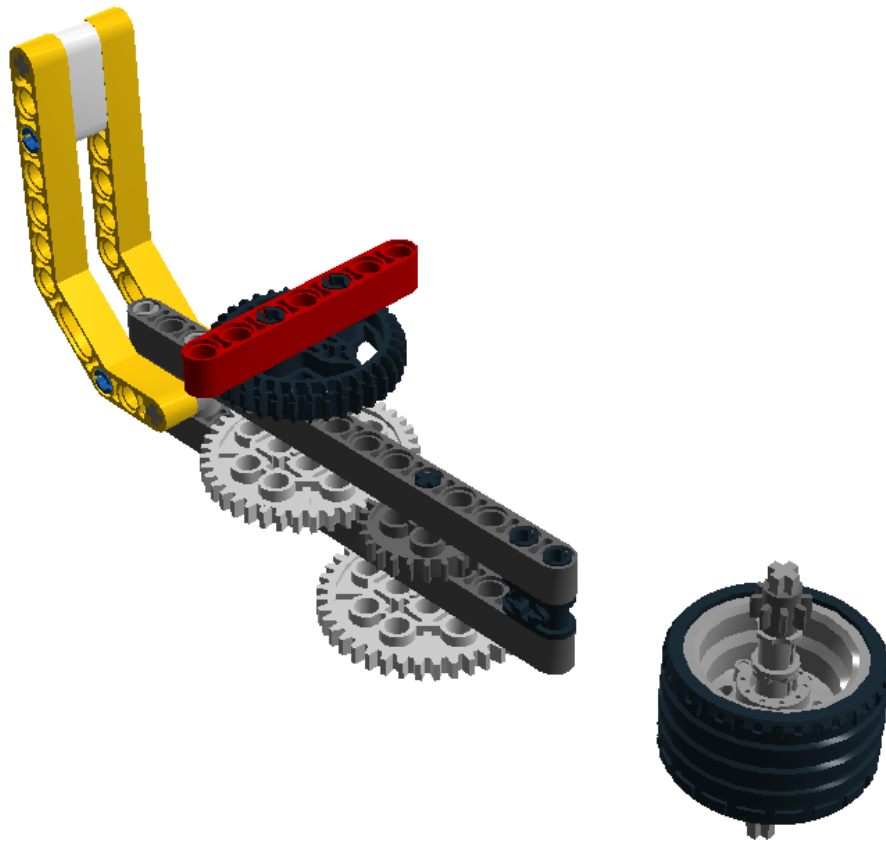

**LEGO** DIGITAL DESIGNER 4.2

Model Name:  
戰鬥陀螺

Number of Bricks: 29

Step 1 of 14

Step 2 of 14

Step 3 of 14

Step 4 of 14

- 1 x 
- 1 x 
- 1 x 
- 1 x 

Step 5 of 14

Step 6 of 14

Step 7 of 14

Step 8 of 14

Step 9 of 14

Step 10 of 14

Step 11 of 14

Step 12 of 14

Step 13 of 14

Step 14 of 14

1 x		RIM WIDE W.CROSS 30x20 - Medium Stone Grey	1 x		TYRE LOW WIDE Ø37 X 22 - Black	1 x		TECHNIC 3M BEAM - White
1 x		TECHNIC 7M BEAM - Bright Red	2 x		TECHNIC 15M BEAM - Dark Stone Grey	2 x		DOUBLE ANGULAR BEAM 3X7 45° - Bright Yellow
2 x		CONNECTOR PEG W. FRICTION - Black	2 x		CROSS AXLE 3M - Medium Stone Grey	3 x		BUSH FOR CROSS AXLE - Medium Stone Grey
1 x		CROSS AXLE 4M - Black	2 x		CONNECTOR PEG W. FRICTION 3M - Bright Blue	1 x		CROSS AXLE 5M - Medium Stone Grey
1 x		CROSS AXLE 7M - Medium Stone Grey	1 x		MODULE BUSH - Black	1 x		BEAM 3 M. W/4 SNAPS - Medium Stone Grey
2 x		GEAR WHEEL T=8, M=1 - Dark Stone Grey	2 x		GEAR WHEEL Z24 - Dark Stone Grey	1 x		DOUBLE CONICAL WHEEL Z36 - Black
2 x		GEAR WHEEL 40T - Light Stone Grey						