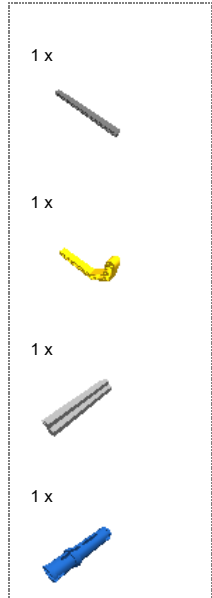

**LEGO** DIGITAL DESIGNER 4.2

Model Name:  
戰鬥陀螺

Number of Bricks: 29

Step 1 of 14

Step 2 of 14

Step 3 of 14

Step 4 of 14

- 1 x 
- 1 x 
- 1 x 
- 1 x 

Step 5 of 14

Step 6 of 14

Step 7 of 14

Step 8 of 14

Step 9 of 14

Step 10 of 14

Step 11 of 14

Step 12 of 14

Step 13 of 14

Step 14 of 14

1 x		RIM WIDE W.CROSS 30x20 - Medium Stone Grey	1 x		TYRE LOW WIDE Ø37 X 22 - Black	1 x		TECHNIC 3M BEAM - White
1 x		TECHNIC 7M BEAM - Bright Red	2 x		TECHNIC 15M BEAM - Dark Stone Grey	2 x		DOUBLE ANGULAR BEAM 3X7 45° - Bright Yellow
2 x		CONNECTOR PEG W. FRICTION - Black	2 x		CROSS AXLE 3M - Medium Stone Grey	3 x		BUSH FOR CROSS AXLE - Medium Stone Grey
1 x		CROSS AXLE 4M - Black	2 x		CONNECTOR PEG W. FRICTION 3M - Bright Blue	1 x		CROSS AXLE 5M - Medium Stone Grey
1 x		CROSS AXLE 7M - Medium Stone Grey	1 x		MODULE BUSH - Black	1 x		BEAM 3 M. W/4 SNAPS - Medium Stone Grey
2 x		GEAR WHEEL T=8, M=1 - Dark Stone Grey	2 x		GEAR WHEEL Z24 - Dark Stone Grey	1 x		DOUBLE CONICAL WHEEL Z36 - Black
2 x		GEAR WHEEL 40T - Light Stone Grey						