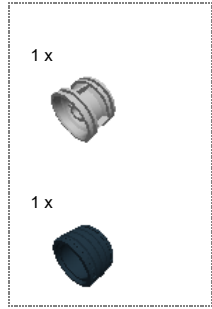

**LEGO** DIGITAL DESIGNER 4.2

Model Name:  
戰鬥陀螺

Number of Bricks: 29

Step 1 of 14

Step 2 of 14

Step 3 of 14

Step 4 of 14

- 1 x 
- 1 x 
- 1 x 
- 1 x 

Step 5 of 14

Step 6 of 14

Step 7 of 14

Step 8 of 14

Step 9 of 14

Step 10 of 14

Step 11 of 14

Step 12 of 14

Step 13 of 14

Step 14 of 14

1 x		RIM WIDE W.CROSS 30x20 - Medium Stone Grey	1 x		TYRE LOW WIDE Ø37 X 22 - Black	1 x		TECHNIC 3M BEAM - White
1 x		TECHNIC 7M BEAM - Bright Red	2 x		TECHNIC 15M BEAM - Dark Stone Grey	2 x		DOUBLE ANGULAR BEAM 3X7 45° - Bright Yellow
2 x		CONNECTOR PEG W. FRICTION - Black	2 x		CROSS AXLE 3M - Medium Stone Grey	3 x		BUSH FOR CROSS AXLE - Medium Stone Grey
1 x		CROSS AXLE 4M - Black	2 x		CONNECTOR PEG W. FRICTION 3M - Bright Blue	1 x		CROSS AXLE 5M - Medium Stone Grey
1 x		CROSS AXLE 7M - Medium Stone Grey	1 x		MODULE BUSH - Black	1 x		BEAM 3 M. W/4 SNAPS - Medium Stone Grey
2 x		GEAR WHEEL T=8, M=1 - Dark Stone Grey	2 x		GEAR WHEEL Z24 - Dark Stone Grey	1 x		DOUBLE CONICAL WHEEL Z36 - Black
2 x		GEAR WHEEL 40T - Light Stone Grey						