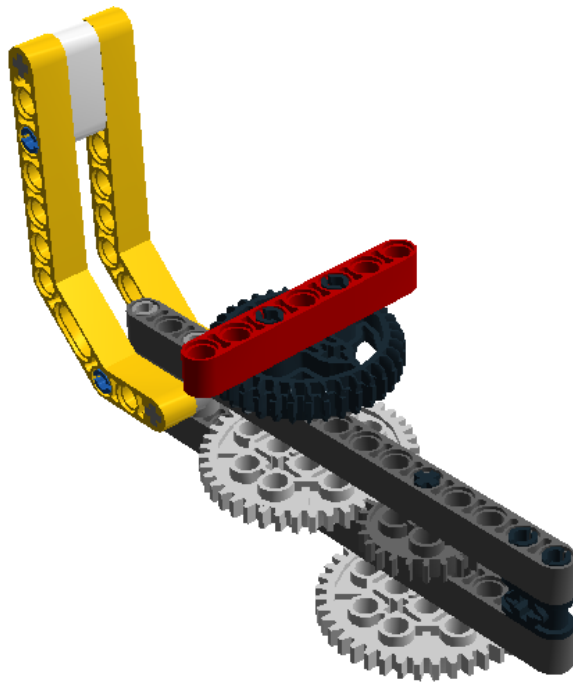

**LEGO** DIGITAL DESIGNER 4.2

Model Name:  
戰鬥陀螺

Number of Bricks: 29

Step 1 of 14

Step 2 of 14

Step 3 of 14

Step 4 of 14

- 1 x 
- 1 x 
- 1 x 
- 1 x 

Step 5 of 14

Step 6 of 14

Step 7 of 14

Step 8 of 14

Step 9 of 14

Step 10 of 14

Step 11 of 14

Step 12 of 14

Step 13 of 14

Step 14 of 14

1 x		RIM WIDE W.CROSS 30x20 - Medium Stone Grey	1 x		TYRE LOW WIDE Ø37 X 22 - Black	1 x		TECHNIC 3M BEAM - White
1 x		TECHNIC 7M BEAM - Bright Red	2 x		TECHNIC 15M BEAM - Dark Stone Grey	2 x		DOUBLE ANGULAR BEAM 3X7 45° - Bright Yellow
2 x		CONNECTOR PEG W. FRICTION - Black	2 x		CROSS AXLE 3M - Medium Stone Grey	3 x		BUSH FOR CROSS AXLE - Medium Stone Grey
1 x		CROSS AXLE 4M - Black	2 x		CONNECTOR PEG W. FRICTION 3M - Bright Blue	1 x		CROSS AXLE 5M - Medium Stone Grey
1 x		CROSS AXLE 7M - Medium Stone Grey	1 x		MODULE BUSH - Black	1 x		BEAM 3 M. W/4 SNAPS - Medium Stone Grey
2 x		GEAR WHEEL T=8, M=1 - Dark Stone Grey	2 x		GEAR WHEEL Z24 - Dark Stone Grey	1 x		DOUBLE CONICAL WHEEL Z36 - Black
2 x		GEAR WHEEL 40T - Light Stone Grey						