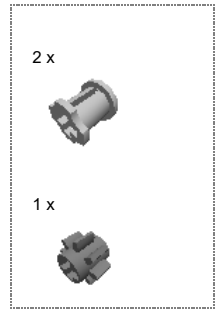

**LEGO** DIGITAL DESIGNER 4.2

Model Name:  
戰鬥陀螺

Number of Bricks: 29

Step 1 of 14

Step 2 of 14

Step 3 of 14

Step 4 of 14

- 1 x 
- 1 x 
- 1 x 
- 1 x 

Step 5 of 14

Step 6 of 14

Step 7 of 14

Step 8 of 14

Step 9 of 14

Step 10 of 14

Step 11 of 14

Step 12 of 14

Step 13 of 14

Step 14 of 14

1 x		RIM WIDE W.CROSS 30x20 - Medium Stone Grey	1 x		TYRE LOW WIDE Ø37 X 22 - Black	1 x		TECHNIC 3M BEAM - White
1 x		TECHNIC 7M BEAM - Bright Red	2 x		TECHNIC 15M BEAM - Dark Stone Grey	2 x		DOUBLE ANGULAR BEAM 3X7 45° - Bright Yellow
2 x		CONNECTOR PEG W. FRICTION - Black	2 x		CROSS AXLE 3M - Medium Stone Grey	3 x		BUSH FOR CROSS AXLE - Medium Stone Grey
1 x		CROSS AXLE 4M - Black	2 x		CONNECTOR PEG W. FRICTION 3M - Bright Blue	1 x		CROSS AXLE 5M - Medium Stone Grey
1 x		CROSS AXLE 7M - Medium Stone Grey	1 x		MODULE BUSH - Black	1 x		BEAM 3 M. W/4 SNAPS - Medium Stone Grey
2 x		GEAR WHEEL T=8, M=1 - Dark Stone Grey	2 x		GEAR WHEEL Z24 - Dark Stone Grey	1 x		DOUBLE CONICAL WHEEL Z36 - Black
2 x		GEAR WHEEL 40T - Light Stone Grey						