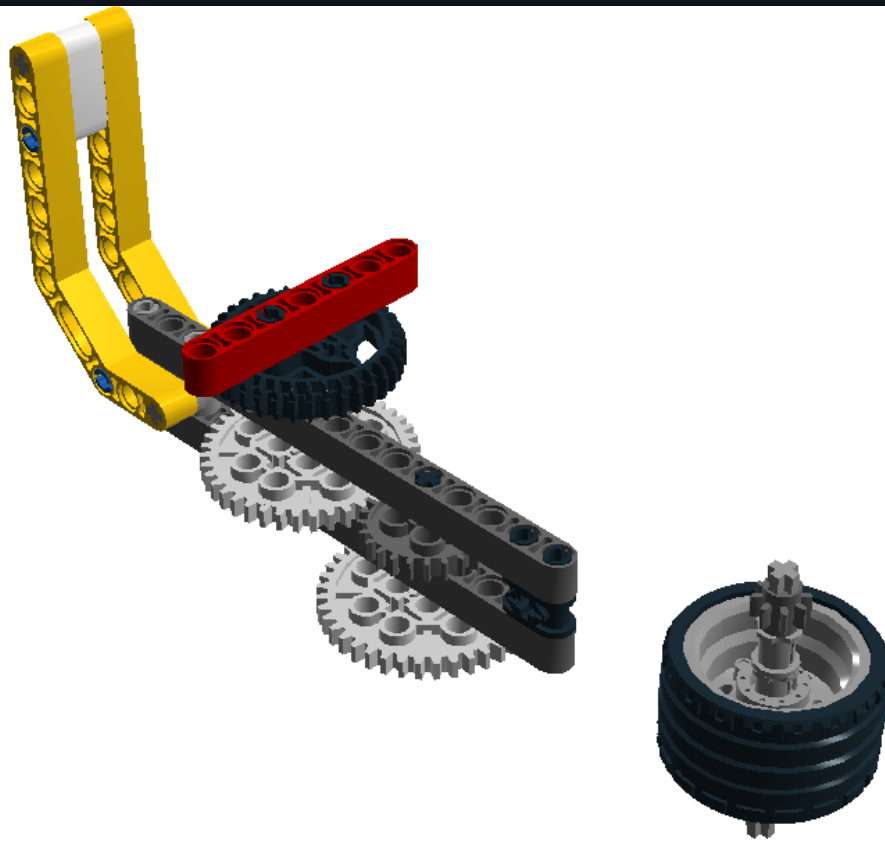

**LEGO** DIGITAL DESIGNER 4.2

Model Name:  
戰鬥陀螺

Number of Bricks: 29

Step 1 of 14

Step 2 of 14

Step 3 of 14

Step 4 of 14

- 1 x 
- 1 x 
- 1 x 
- 1 x 

Step 13 of 14

Step 14 of 14

1 x		RIM WIDE W.CROSS 30x20 - Medium Stone Grey	1 x		TYRE LOW WIDE Ø37 X 22 - Black	1 x		TECHNIC 3M BEAM - White
1 x		TECHNIC 7M BEAM - Bright Red	2 x		TECHNIC 15M BEAM - Dark Stone Grey	2 x		DOUBLE ANGULAR BEAM 3X7 45° - Bright Yellow
2 x		CONNECTOR PEG W. FRICTION - Black	2 x		CROSS AXLE 3M - Medium Stone Grey	3 x		BUSH FOR CROSS AXLE - Medium Stone Grey
1 x		CROSS AXLE 4M - Black	2 x		CONNECTOR PEG W. FRICTION 3M - Bright Blue	1 x		CROSS AXLE 5M - Medium Stone Grey
1 x		CROSS AXLE 7M - Medium Stone Grey	1 x		MODULE BUSH - Black	1 x		BEAM 3 M. W/4 SNAPS - Medium Stone Grey
2 x		GEAR WHEEL T=8, M=1 - Dark Stone Grey	2 x		GEAR WHEEL Z24 - Dark Stone Grey	1 x		DOUBLE CONICAL WHEEL Z36 - Black
2 x		GEAR WHEEL 40T - Light Stone Grey						