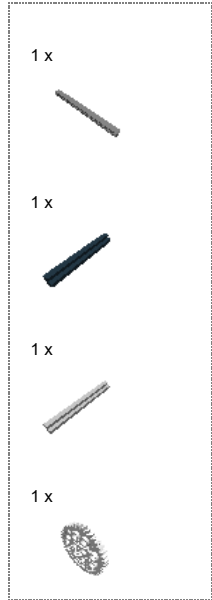

**LEGO** DIGITAL DESIGNER 4.2

Model Name:  
戰鬥陀螺

Number of Bricks: 29

Step 1 of 14

Step 2 of 14

Step 3 of 14

Step 4 of 14

- 1 x 
- 1 x 
- 1 x 
- 1 x 

Step 5 of 14

Step 6 of 14

Step 7 of 14

Step 8 of 14

Step 9 of 14

Step 10 of 14

Step 11 of 14

Step 12 of 14

Step 13 of 14

Step 14 of 14

1 x		RIM WIDE W.CROSS 30x20 - Medium Stone Grey	1 x		TYRE LOW WIDE Ø37 X 22 - Black	1 x		TECHNIC 3M BEAM - White
1 x		TECHNIC 7M BEAM - Bright Red	2 x		TECHNIC 15M BEAM - Dark Stone Grey	2 x		DOUBLE ANGULAR BEAM 3X7 45° - Bright Yellow
2 x		CONNECTOR PEG W. FRICTION - Black	2 x		CROSS AXLE 3M - Medium Stone Grey	3 x		BUSH FOR CROSS AXLE - Medium Stone Grey
1 x		CROSS AXLE 4M - Black	2 x		CONNECTOR PEG W. FRICTION 3M - Bright Blue	1 x		CROSS AXLE 5M - Medium Stone Grey
1 x		CROSS AXLE 7M - Medium Stone Grey	1 x		MODULE BUSH - Black	1 x		BEAM 3 M. W/4 SNAPS - Medium Stone Grey
2 x		GEAR WHEEL T=8, M=1 - Dark Stone Grey	2 x		GEAR WHEEL Z24 - Dark Stone Grey	1 x		DOUBLE CONICAL WHEEL Z36 - Black
2 x		GEAR WHEEL 40T - Light Stone Grey						