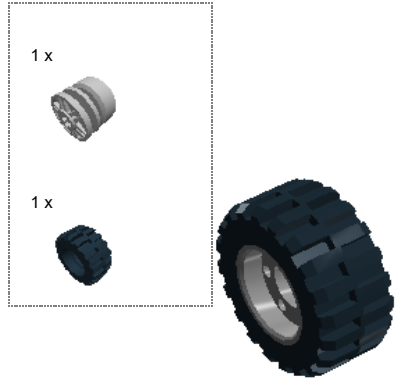

**LEGO** DIGITAL DESIGNER 4.2

Model Name:  
彈力車

Number of Bricks: 35

Step 1 of 19

Step 2 of 19

Step 3 of 19

Step 4 of 19

Step 5 of 19

Step 6 of 19

Step 7 of 19

Step 8 of 19

Step 9 of 19

Step 10 of 19

Step 11 of 19

Step 12 of 19

Step 13 of 19

Step 14 of 19

Step 15 of 19

Step 16 of 19

Step 17 of 19

Step 18 of 19

Step 19 of 19

2 x  4490127 RIM WIDE 18x14 W.  
CROSS Ø4.8 - Medium  
Stone Grey

2 x  4619323 TYRE NORMAL WIDE  
Ø30,4 X 14 - Black

2 x  4297210 RIM WIDE W.CROSS  
30x20 - Medium Stone  
Grey

2 x  4184286 TYRE NORMAL WIDE  
Ø43,2 X 22 - Black

4 x  4168114 TECHNIC ANG. BEAM  
4X2 90 DEG - Bright  
Blue

2 x  4542578 TECHNIC 15M BEAM -  
White