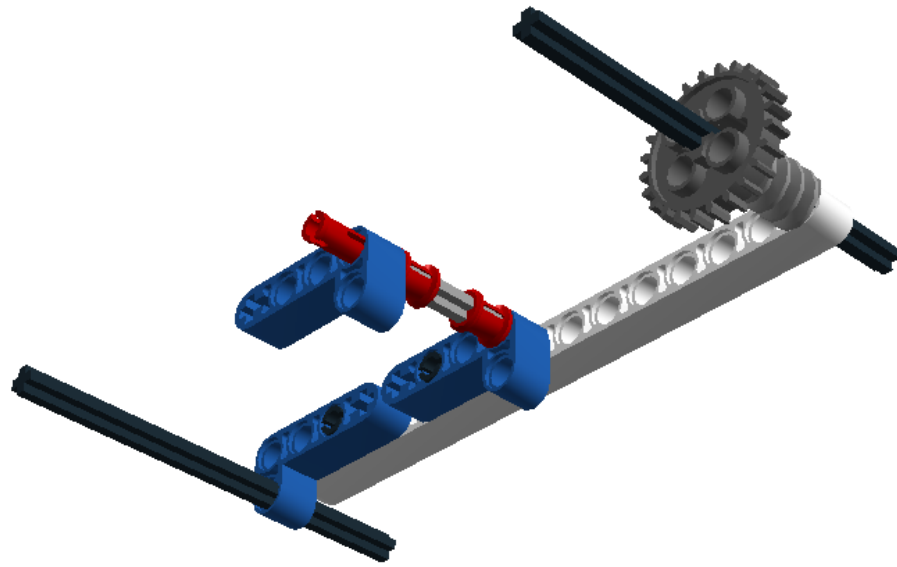

**LEGO** DIGITAL DESIGNER 4.2

Model Name:  
彈力車

Number of Bricks: 35

Step 1 of 19

Step 2 of 19

Step 3 of 19

Step 4 of 19

Step 5 of 19

Step 14 of 19

Step 15 of 19

Step 16 of 19

Step 17 of 19

Step 18 of 19

Step 19 of 19

2 x  4490127 RIM WIDE 18x14 W.  
CROSS Ø4.8 - Medium  
Stone Grey

2 x  4619323 TYRE NORMAL WIDE  
Ø30,4 X 14 - Black

2 x  4297210 RIM WIDE W.CROSS  
30x20 - Medium Stone  
Grey

2 x  4184286 TYRE NORMAL WIDE  
Ø43,2 X 22 - Black

4 x  4168114 TECHNIC ANG. BEAM  
4X2 90 DEG - Bright  
Blue

2 x  4542578 TECHNIC 15M BEAM -  
White

2 x  373726 CROSS AXLE 10M -  
Black

2 x  4211510 WORM - Medium Stone  
Grey

1 x  4514558 GEAR WHEEL Z24 -  
Dark Stone Grey