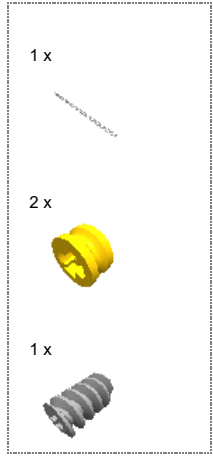

**LEGO** DIGITAL DESIGNER 4.2

Model Name:  
彈力車

Number of Bricks: 35

Step 1 of 19

Step 2 of 19

Step 3 of 19

Step 4 of 19

Step 5 of 19

Step 6 of 19

Step 7 of 19

Step 8 of 19

Step 9 of 19

Step 10 of 19

Step 11 of 19

Step 12 of 19

Step 13 of 19

Step 14 of 19

Step 15 of 19

Step 16 of 19

Step 17 of 19

Step 18 of 19

Step 19 of 19

2 x  4490127 RIM WIDE 18x14 W.  
CROSS Ø4.8 - Medium  
Stone Grey

2 x  4619323 TYRE NORMAL WIDE  
Ø30,4 X 14 - Black

2 x  4297210 RIM WIDE W.CROSS  
30x20 - Medium Stone  
Grey

2 x  4184286 TYRE NORMAL WIDE  
Ø43,2 X 22 - Black

4 x  4168114 TECHNIC ANG. BEAM  
4X2 90 DEG - Bright  
Blue

2 x  4542578 TECHNIC 15M BEAM -  
White