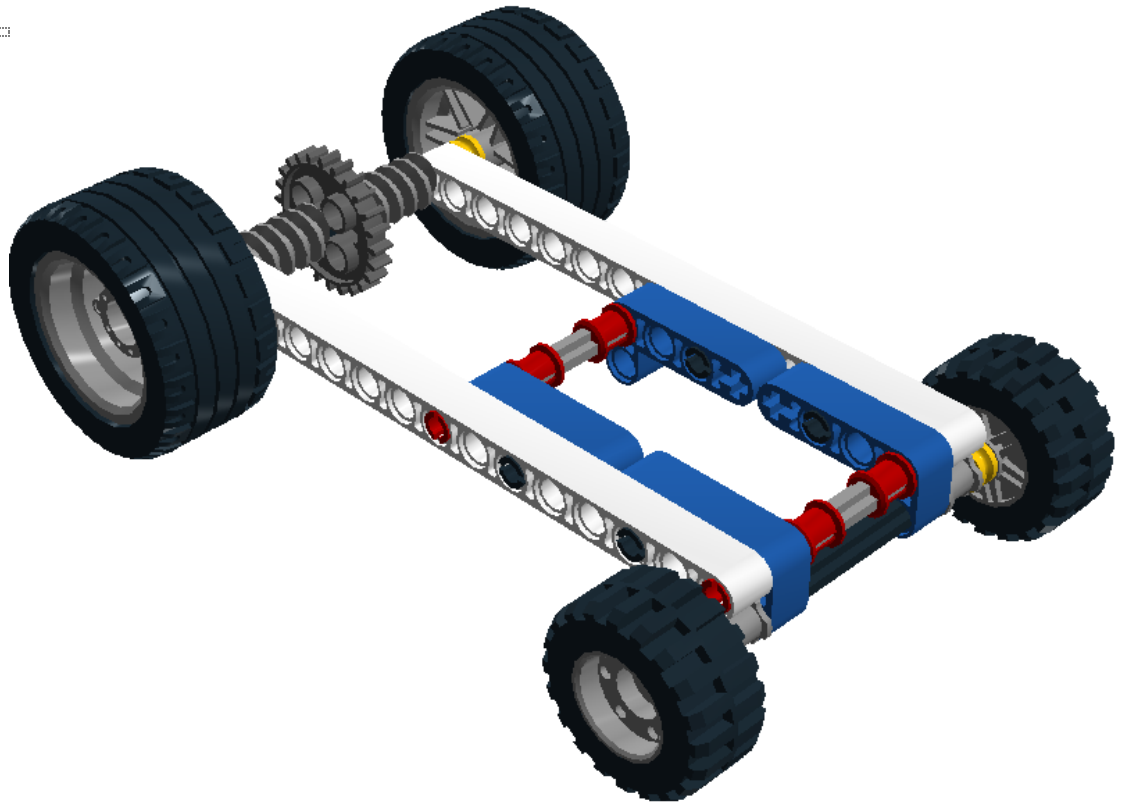

**LEGO** DIGITAL DESIGNER 4.2

Model Name:  
彈力車

Number of Bricks: 35

Step 1 of 19

Step 2 of 19

Step 3 of 19

Step 4 of 19

Step 5 of 19

Step 14 of 19

Step 15 of 19

Step 16 of 19

Step 17 of 19

Step 18 of 19

Step 19 of 19

2 x  4490127 RIM WIDE 18x14 W.  
CROSS Ø4.8 - Medium  
Stone Grey

2 x  4619323 TYRE NORMAL WIDE  
Ø30,4 X 14 - Black

2 x  4297210 RIM WIDE W.CROSS  
30x20 - Medium Stone  
Grey

2 x  4184286 TYRE NORMAL WIDE  
Ø43,2 X 22 - Black

4 x  4168114 TECHNIC ANG. BEAM  
4X2 90 DEG - Bright  
Blue

2 x  4542578 TECHNIC 15M BEAM -  
White