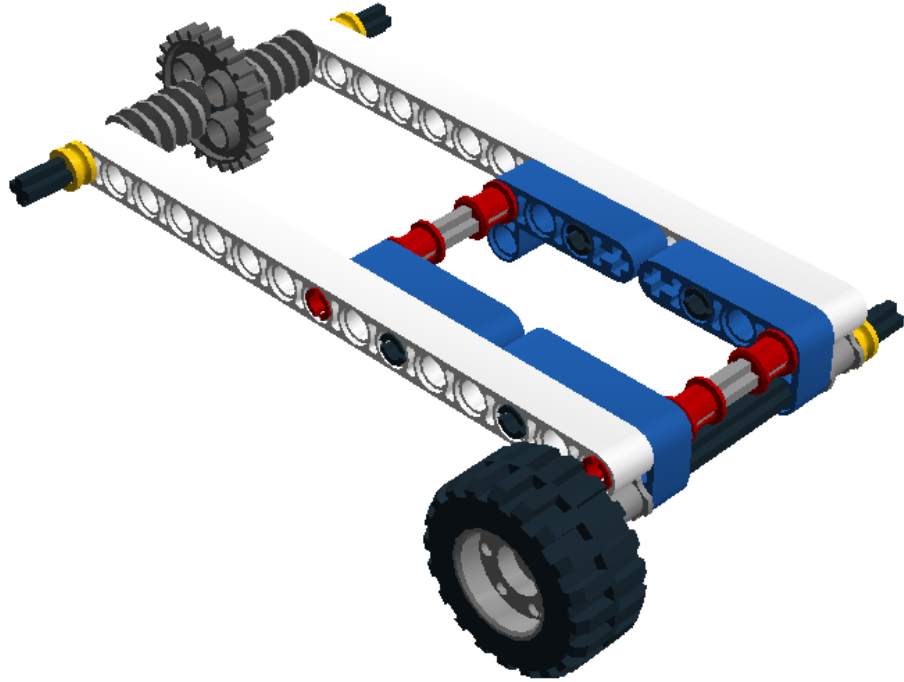

**LEGO** DIGITAL DESIGNER 4.2

Model Name:  
彈力車

Number of Bricks: 35

Step 1 of 19

Step 2 of 19

Step 3 of 19

Step 4 of 19

Step 5 of 19

Step 14 of 19

Step 15 of 19

Step 16 of 19

Step 17 of 19

Step 18 of 19

Step 19 of 19

2 x  4490127 RIM WIDE 18x14 W.  
CROSS Ø4.8 - Medium  
Stone Grey

2 x  4619323 TYRE NORMAL WIDE  
Ø30,4 X 14 - Black

2 x  4297210 RIM WIDE W.CROSS  
30x20 - Medium Stone  
Grey

2 x  4184286 TYRE NORMAL WIDE  
Ø43,2 X 22 - Black

4 x  4168114 TECHNIC ANG. BEAM  
4X2 90 DEG - Bright  
Blue

2 x  4542578 TECHNIC 15M BEAM -  
White