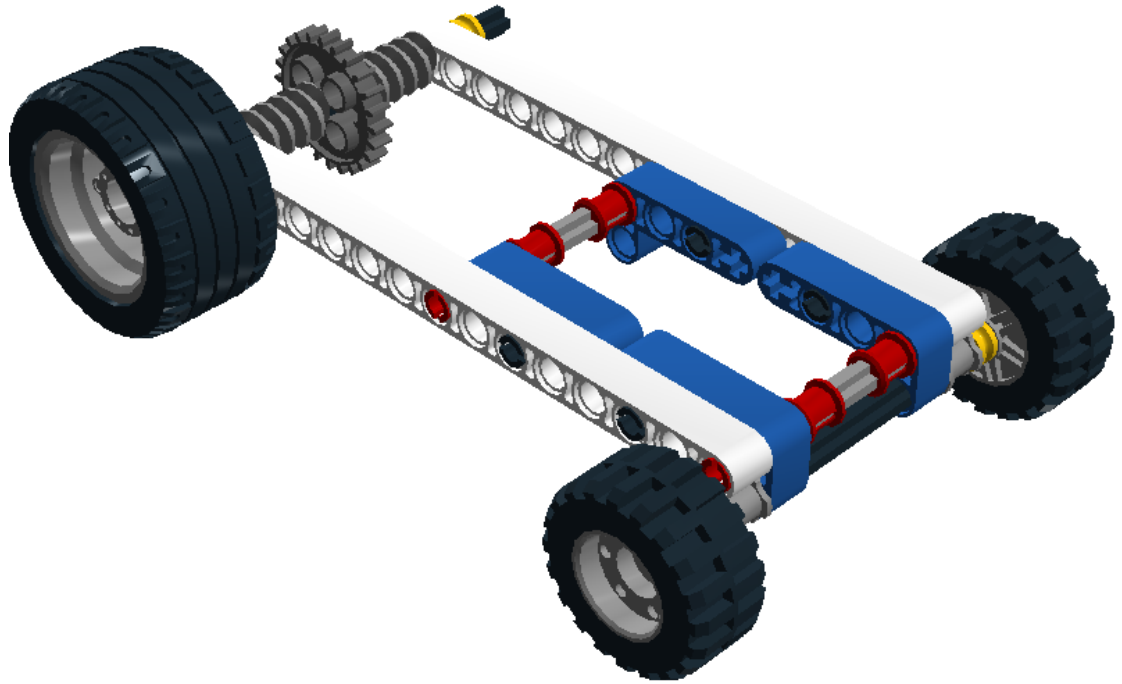

**LEGO** DIGITAL DESIGNER 4.2

Model Name:  
彈力車

Number of Bricks: 35

Step 1 of 19

Step 2 of 19

Step 3 of 19

Step 4 of 19

Step 5 of 19

Step 14 of 19

Step 15 of 19

Step 16 of 19

Step 17 of 19

Step 18 of 19

Step 19 of 19

2 x  4490127 RIM WIDE 18x14 W.  
CROSS Ø4.8 - Medium  
Stone Grey

2 x  4619323 TYRE NORMAL WIDE  
Ø30,4 X 14 - Black

2 x  4297210 RIM WIDE W.CROSS  
30x20 - Medium Stone  
Grey

2 x  4184286 TYRE NORMAL WIDE  
Ø43,2 X 22 - Black

4 x  4168114 TECHNIC ANG. BEAM  
4X2 90 DEG - Bright  
Blue

2 x  4542578 TECHNIC 15M BEAM -  
White