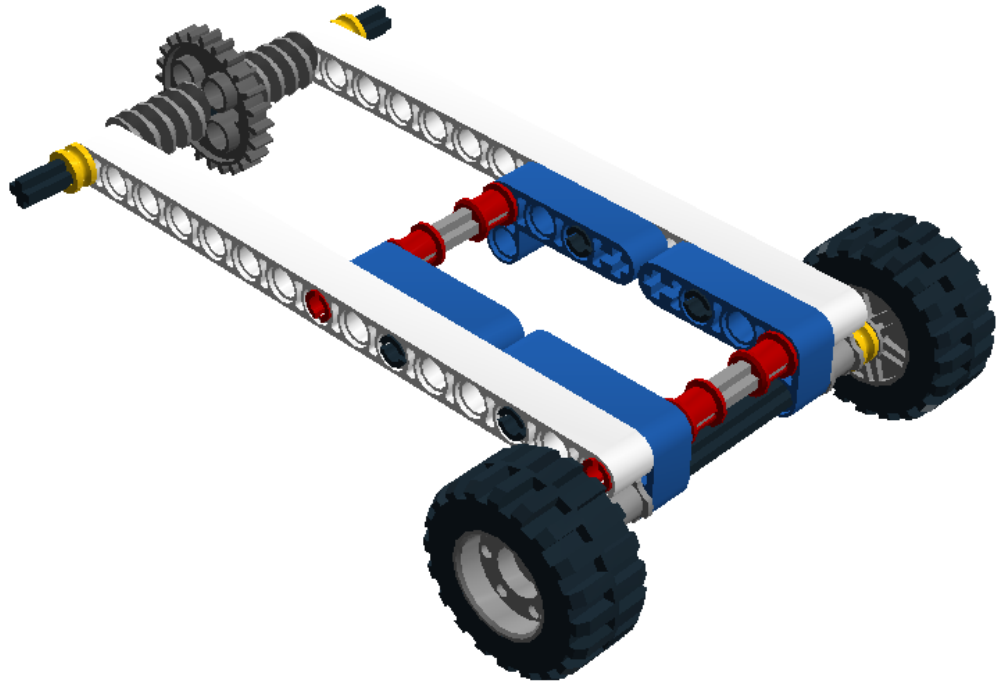

**LEGO** DIGITAL DESIGNER 4.2

Model Name:  
彈力車

Number of Bricks: 35

Step 1 of 19

Step 2 of 19

Step 3 of 19

Step 4 of 19

Step 5 of 19

Step 14 of 19

Step 15 of 19

Step 16 of 19

Step 17 of 19

Step 18 of 19

Step 19 of 19

2 x  4490127 RIM WIDE 18x14 W.  
CROSS Ø4.8 - Medium  
Stone Grey

2 x  4619323 TYRE NORMAL WIDE  
Ø30,4 X 14 - Black

2 x  4297210 RIM WIDE W.CROSS  
30x20 - Medium Stone  
Grey

2 x  4184286 TYRE NORMAL WIDE  
Ø43,2 X 22 - Black

4 x  4168114 TECHNIC ANG. BEAM  
4X2 90 DEG - Bright  
Blue

2 x  4542578 TECHNIC 15M BEAM -  
White