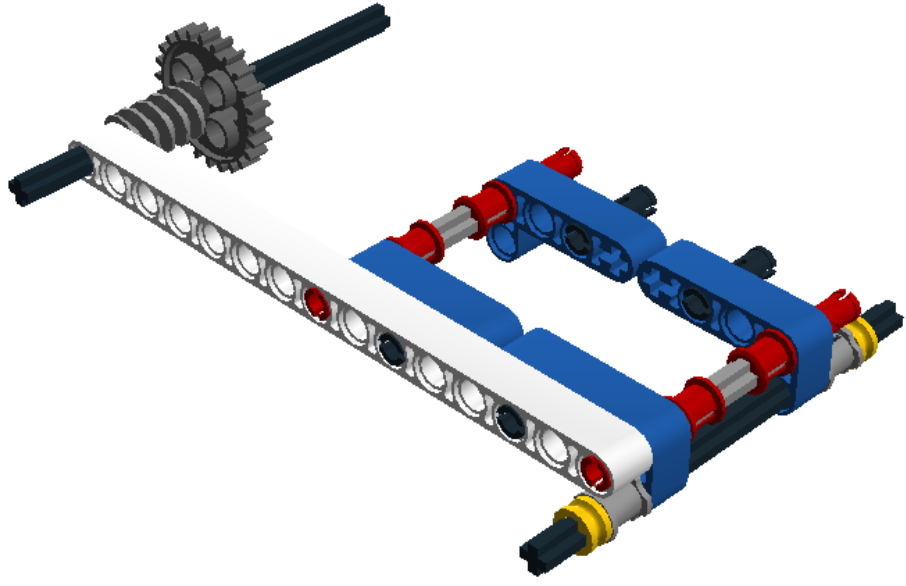

Step 10 of 19