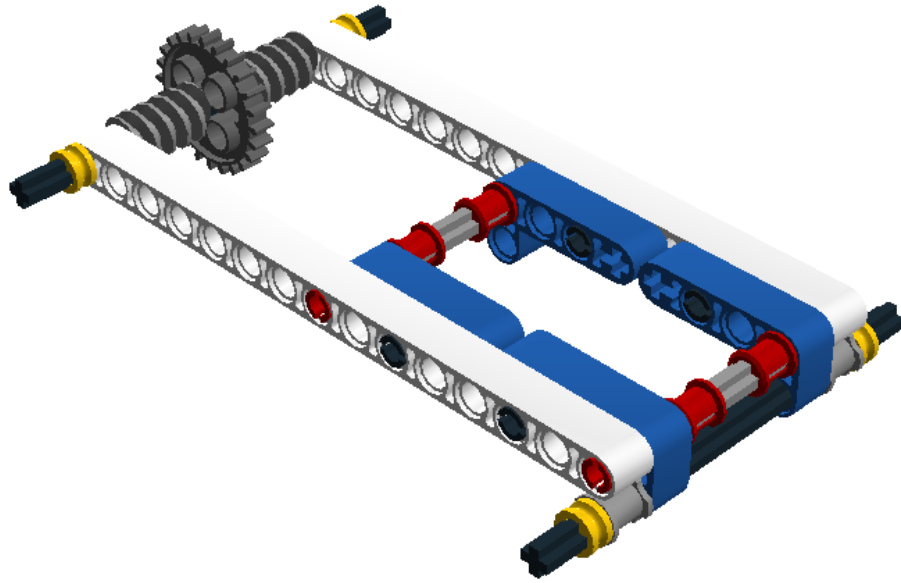

Step 11 of 19