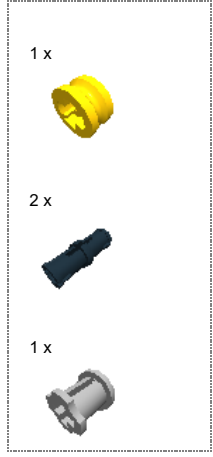

**LEGO** DIGITAL DESIGNER 4.2

Model Name:  
彈力車

Number of Bricks: 35

Step 1 of 19

Step 2 of 19

Step 3 of 19

Step 4 of 19

Step 5 of 19

Step 6 of 19

Step 7 of 19

Step 8 of 19

Step 9 of 19

Step 10 of 19

Step 11 of 19

Step 12 of 19

Step 13 of 19

Step 14 of 19

Step 15 of 19

Step 16 of 19

Step 17 of 19

Step 18 of 19

Step 19 of 19

2 x  4490127 RIM WIDE 18x14 W.  
CROSS Ø4.8 - Medium  
Stone Grey

2 x  4619323 TYRE NORMAL WIDE  
Ø30,4 X 14 - Black

2 x  4297210 RIM WIDE W.CROSS  
30x20 - Medium Stone  
Grey

2 x  4184286 TYRE NORMAL WIDE  
Ø43,2 X 22 - Black

4 x  4168114 TECHNIC ANG. BEAM  
4X2 90 DEG - Bright  
Blue

2 x  4542578 TECHNIC 15M BEAM -  
White