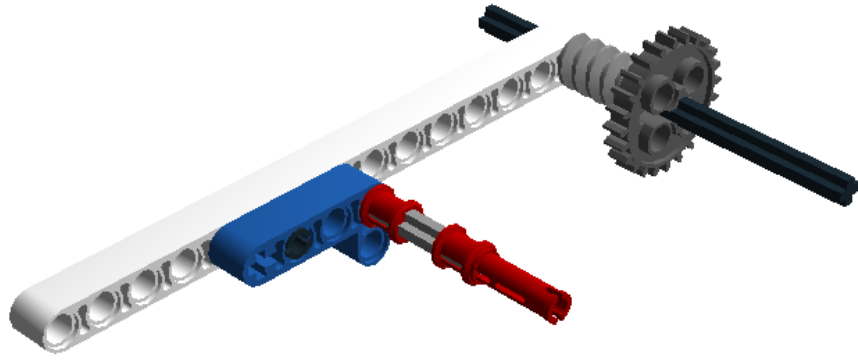

**LEGO** DIGITAL DESIGNER 4.2

Model Name:  
彈力車

Number of Bricks: 35

Step 1 of 19

Step 2 of 19

Step 3 of 19

Step 4 of 19

Step 5 of 19

Step 14 of 19

Step 15 of 19

Step 16 of 19

Step 17 of 19

Step 18 of 19

Step 19 of 19

2 x  4490127 RIM WIDE 18x14 W.  
CROSS Ø4.8 - Medium  
Stone Grey

2 x  4619323 TYRE NORMAL WIDE  
Ø30,4 X 14 - Black

2 x  4297210 RIM WIDE W.CROSS  
30x20 - Medium Stone  
Grey

2 x  4184286 TYRE NORMAL WIDE  
Ø43,2 X 22 - Black

4 x  4168114 TECHNIC ANG. BEAM  
4X2 90 DEG - Bright  
Blue

2 x  4542578 TECHNIC 15M BEAM -  
White

2 x  373726 CROSS AXLE 10M -  
Black

2 x  4211510 WORM - Medium Stone  
Grey

1 x  4514558 GEAR WHEEL Z24 -  
Dark Stone Grey