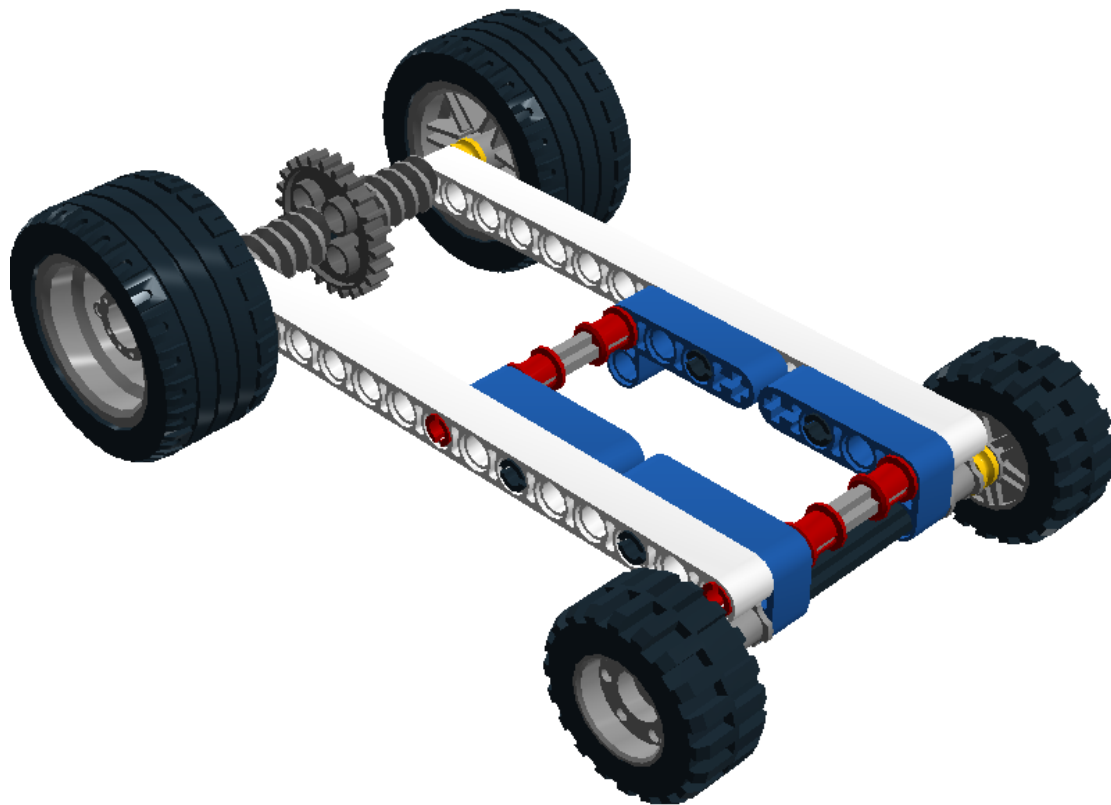

**LEGO** DIGITAL DESIGNER 4.2

Model Name:  
彈力車

Number of Bricks: 35

Step 1 of 19

Step 2 of 19

Step 3 of 19

Step 4 of 19

Step 5 of 19

Step 14 of 19

Step 15 of 19

Step 16 of 19

Step 17 of 19

Step 18 of 19

Step 19 of 19

2 x  4490127 RIM WIDE 18x14 W.  
CROSS Ø4.8 - Medium  
Stone Grey

2 x  4619323 TYRE NORMAL WIDE  
Ø30,4 X 14 - Black

2 x  4297210 RIM WIDE W.CROSS  
30x20 - Medium Stone  
Grey

2 x  4184286 TYRE NORMAL WIDE  
Ø43,2 X 22 - Black

4 x  4168114 TECHNIC ANG. BEAM  
4X2 90 DEG - Bright  
Blue

2 x  4542578 TECHNIC 15M BEAM -  
White